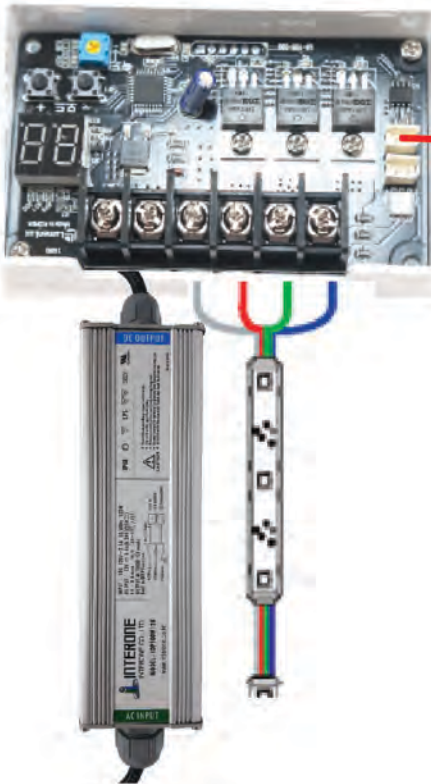

## FCC-500 Dual Function Controller/Slave

### Wiring Master to Slave Controller

Master Controller

Slave Controller

Communication cable